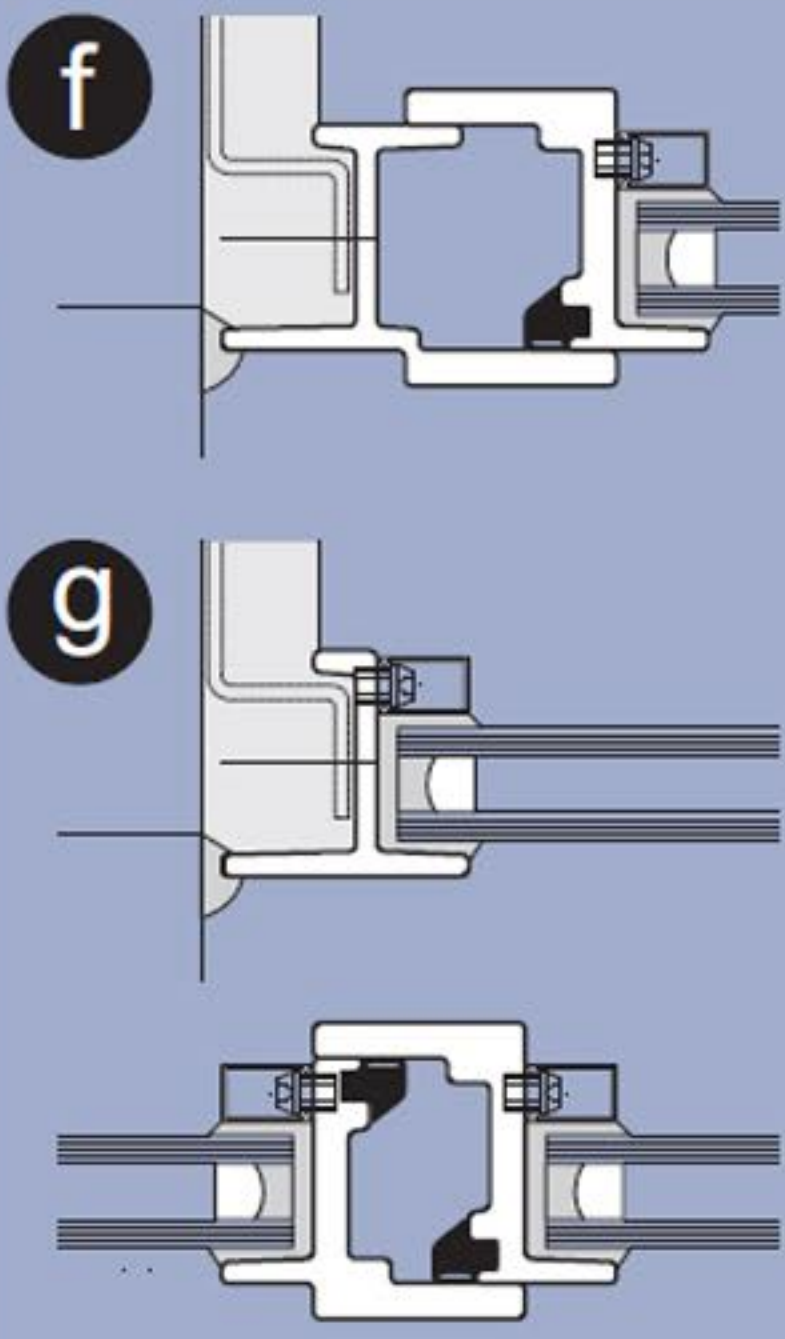

Scale 1:20

Double leaf meeting stile

Scale 1:2

Slim-frame variation for smaller top, bottom and side hung windows

Sloping bead

b
Weatherdrip transom coupling

c
Glazing bar
(refer to W30 details for optional duplex face applied glazing bars for smaller sightlines)

Square bead

Rectangular bead

d
Direct coupling

e
Pressed metal cill

Putty glazed