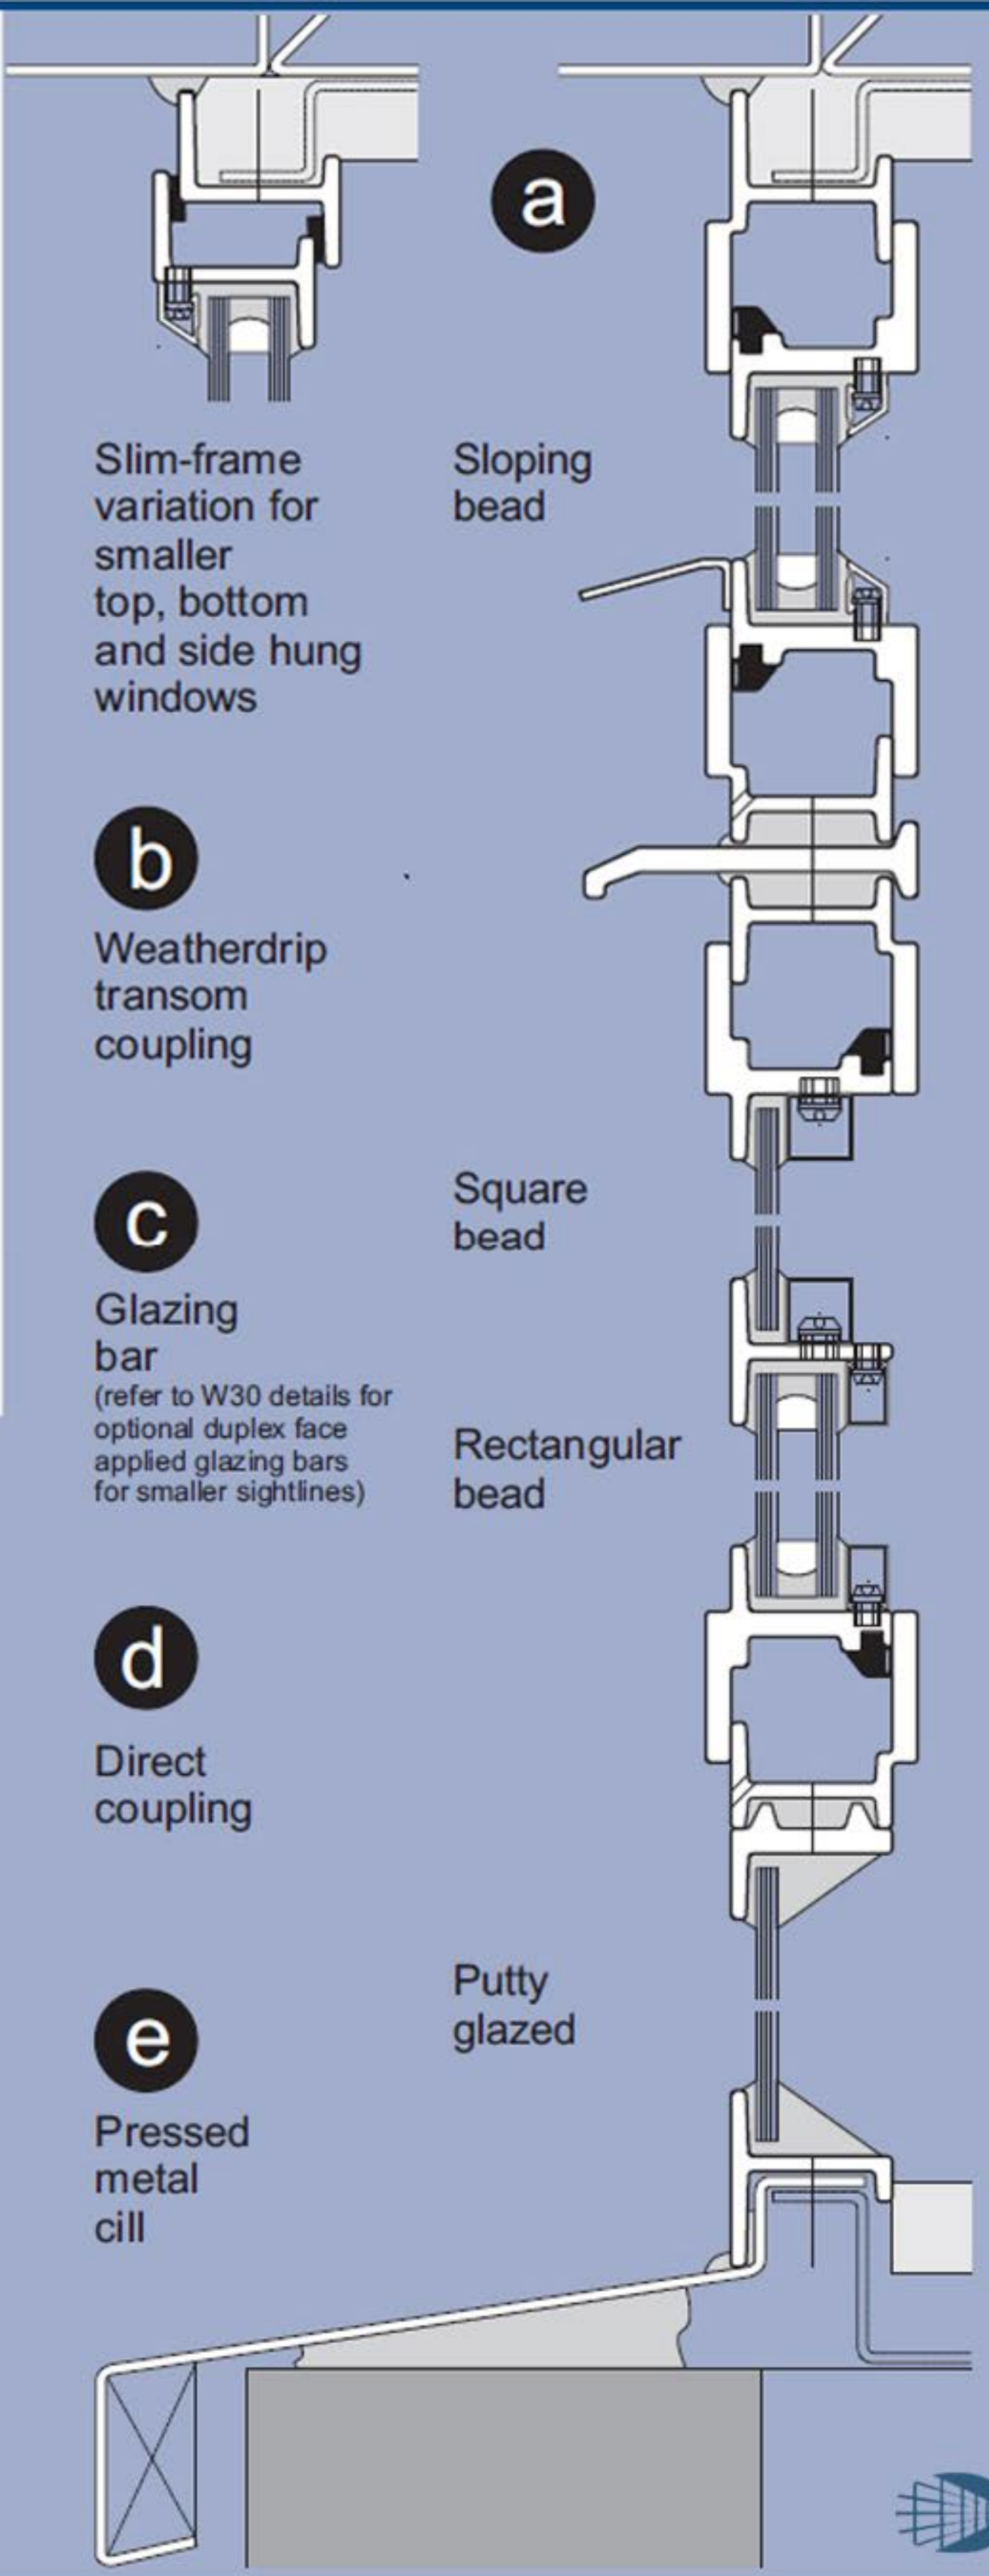

Scale 1:20

Double leaf meeting stile

Scale 1:2

Slim-frame variation for smaller top, bottom and side hung windows

Sloping bead

b
Weatherdrip transom coupling

c
Glazing bar
(refer to W30 details for optional duplex face applied glazing bars for smaller sightlines)

Square bead

Rectangular bead

d
Direct coupling

e
Pressed metal cill

Putty glazed