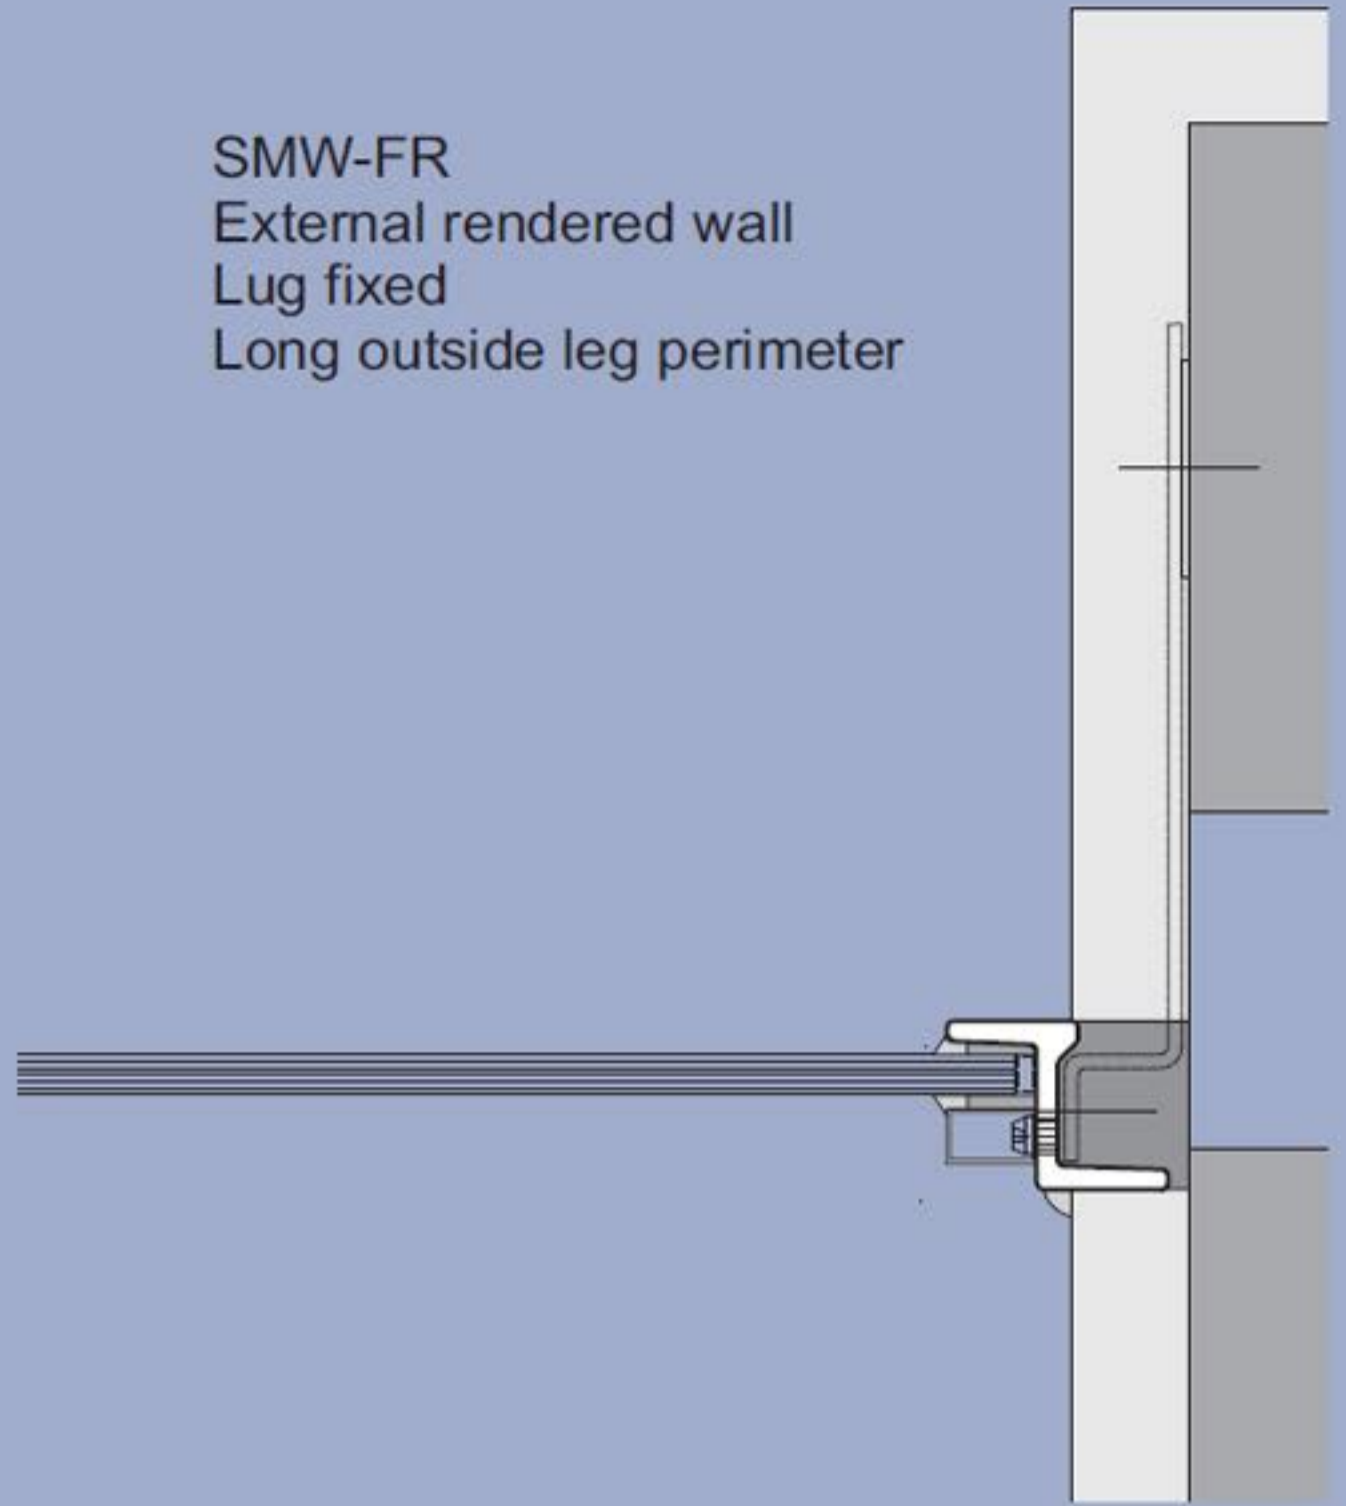

Fixed window

Scale 1:20

SMW-FR
 External rendered wall
 Lug fixed
 Long outside leg perimeter

W20-FR
 External wall
 Lug fixed
 Long outside leg perimeter
 (short equal, long equal and long inside leg also available in W20)

W40-FR
 Internal wall
 Direct fixed
 Short equal leg perimeter
 (long outside and long inside leg also available in W40)

Scale 1:2