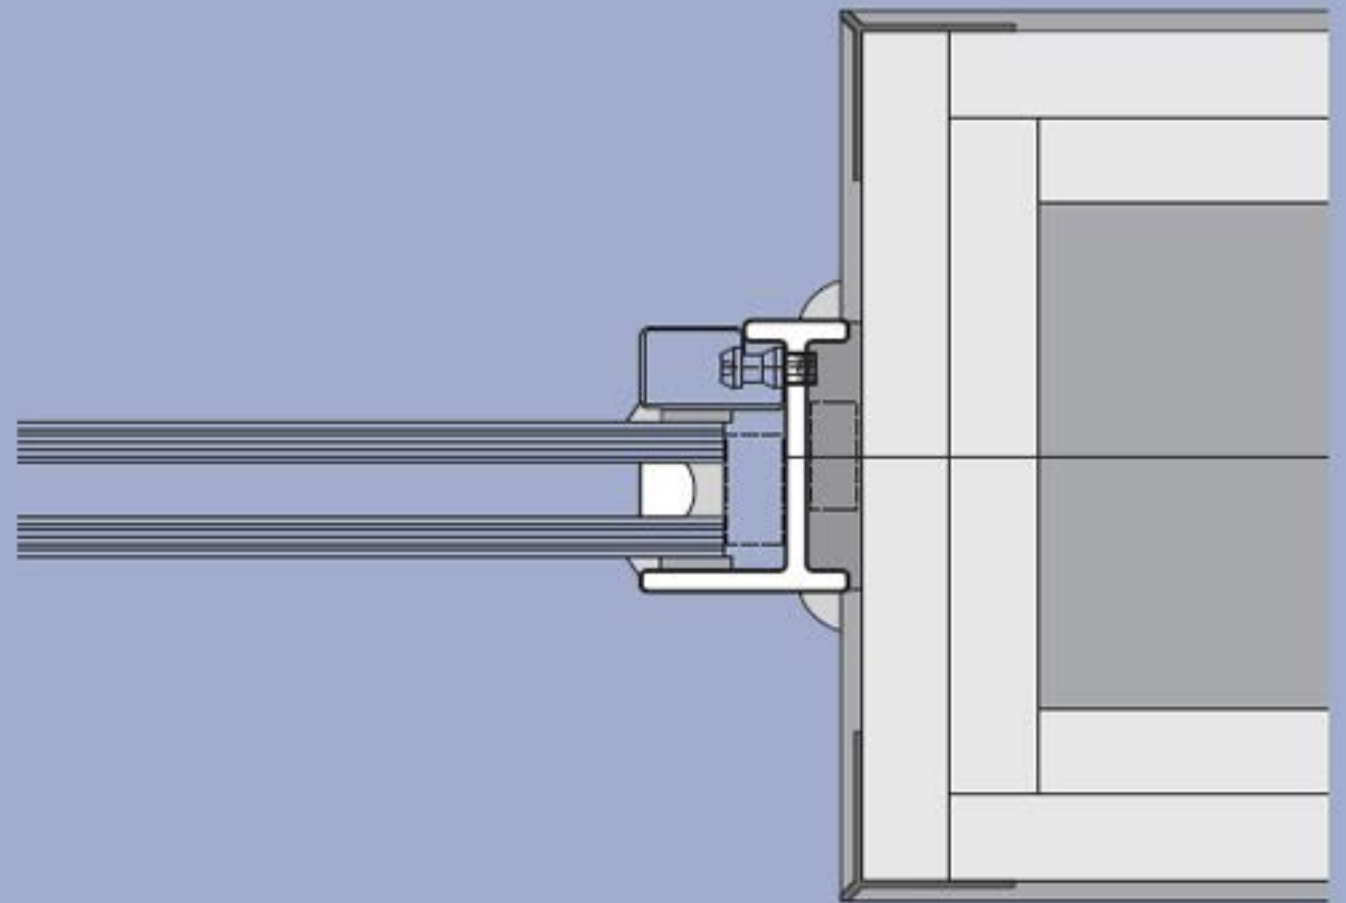

Fixed window

Scale 1:20

SMW-FR
 External rendered wall
 Lug fixed
 Long outside leg perimeter

W20-FR
 External wall
 Lug fixed
 Long outside leg perimeter
 (short equal, long equal and long inside leg also available in W20)

W40-FR
 Internal wall
 Direct fixed
 Short equal leg perimeter
 (long outside and long inside leg also available in W40)

Scale 1:2